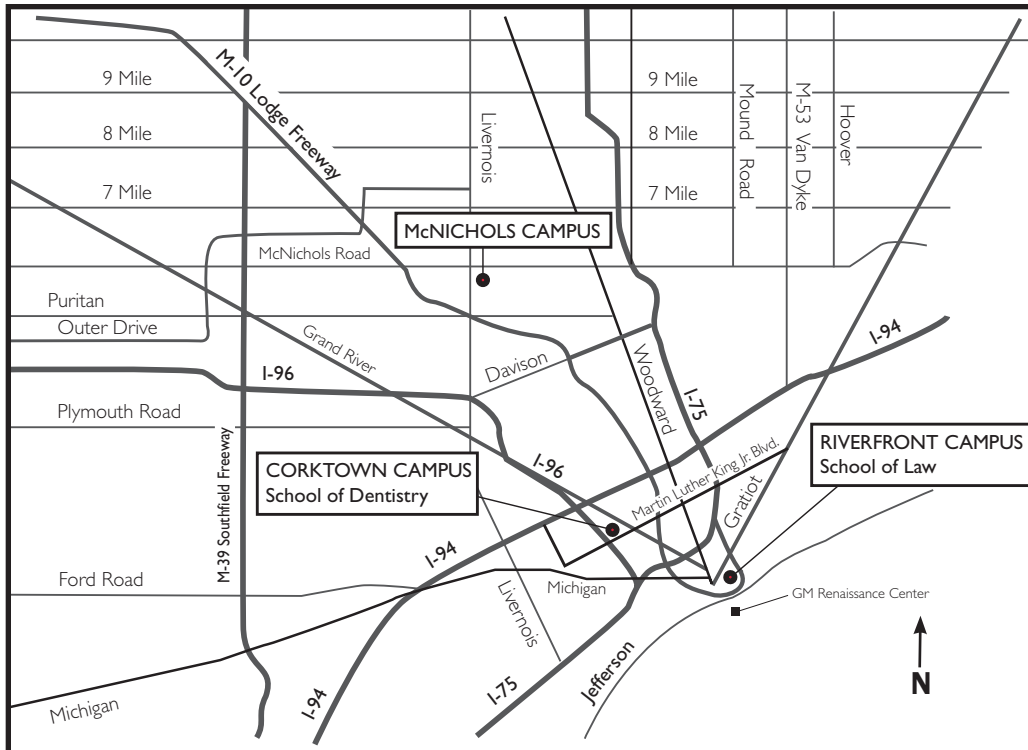

# Directions to the McNichols Campus

The McNichols Campus of the University of Detroit Mercy is located in northwest Detroit on the southeast corner of McNichols (Six Mile) and Livernois.

### **Southbound I-75**

Exit at Eight Mile. Turn right onto Eight Mile Road. Proceed west to Livernois. Follow Livernois south to the University.

### **Eastbound Eight Mile**

Turn right onto Livernois. Proceed to McNichols (Six Mile).

### **Westbound Eight Mile**

Turn left onto Livernois. Proceed to McNichols (Six Mile).