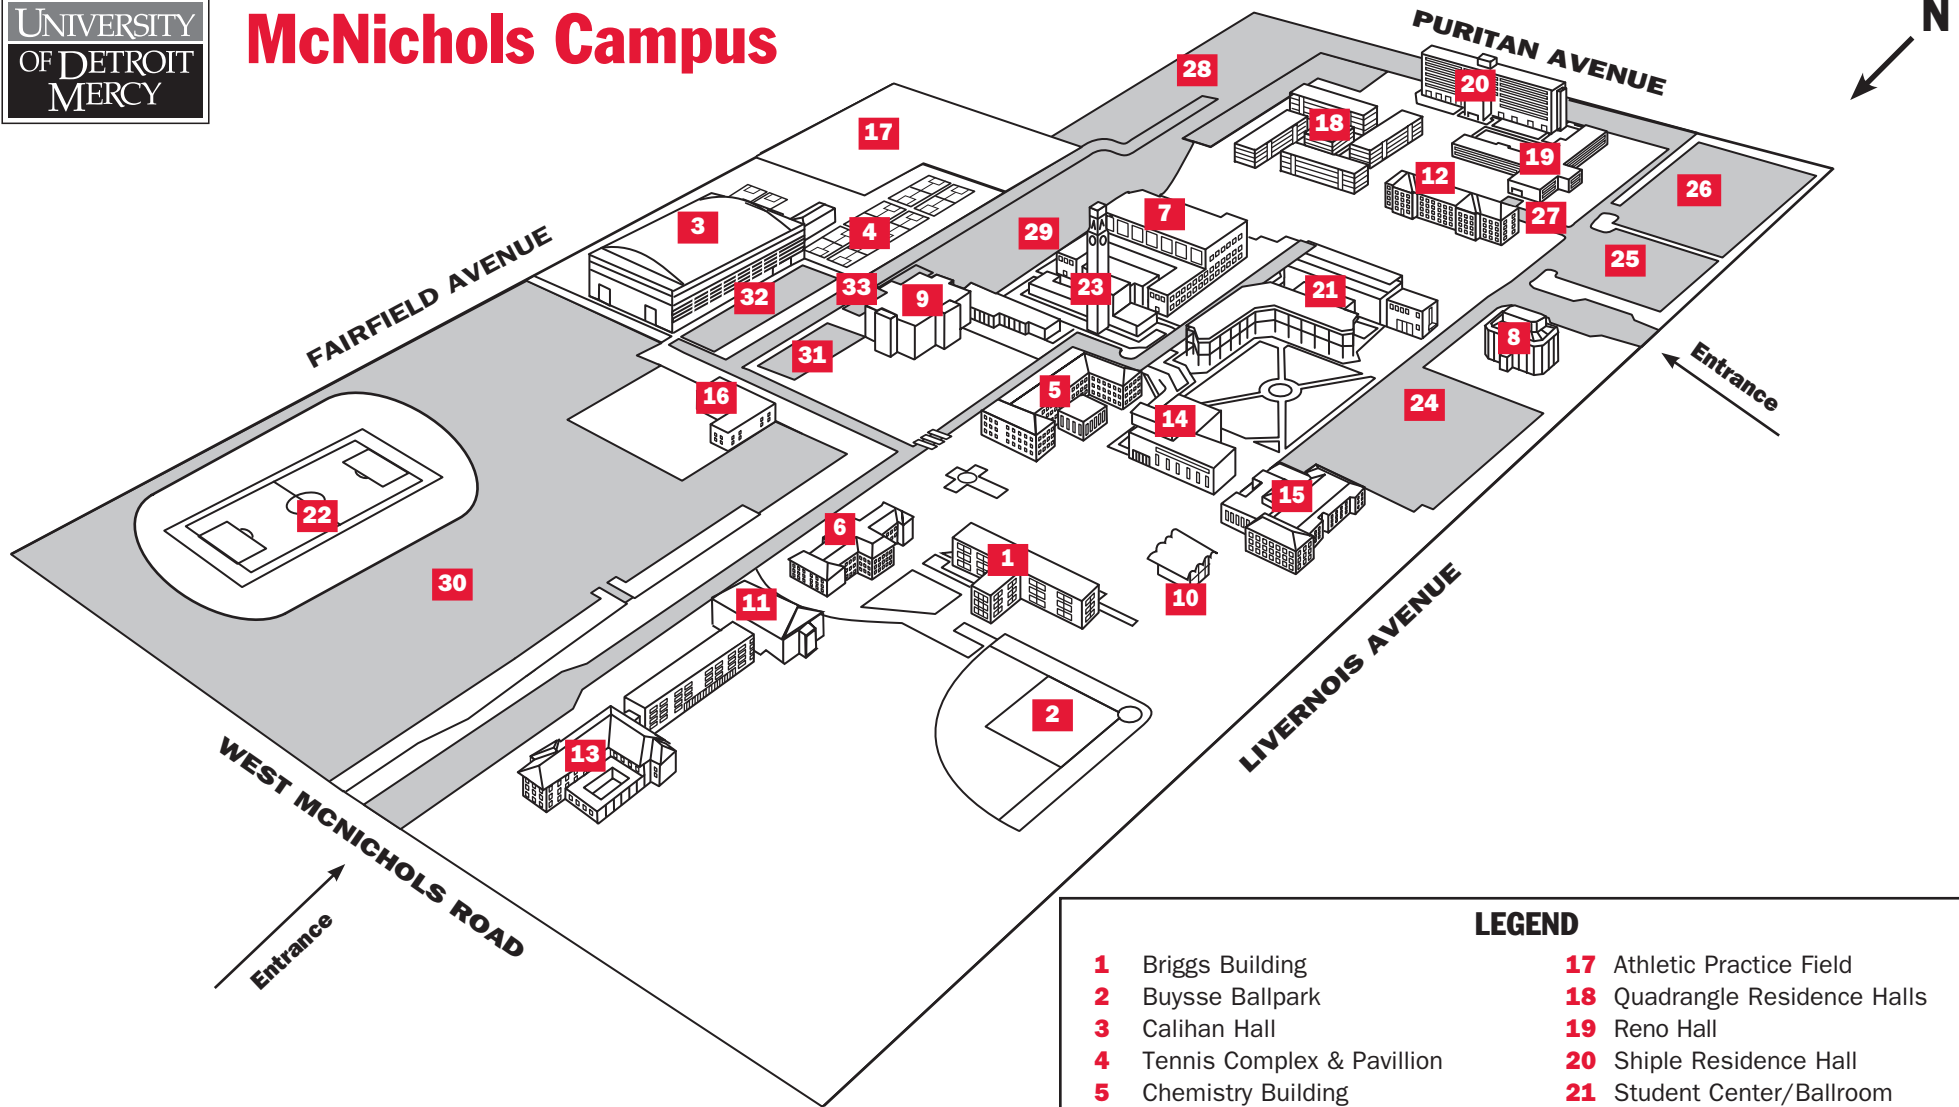

McNichols Campus

LEGEND

1 Briggs Building	17 Athletic Practice Field
2 Buysse Ballpark	18 Quadrangle Residence Halls
3 Calihan Hall	19 Reno Hall
4 Tennis Complex & Pavillion	20 Shiple Residence Hall
5 Chemistry Building	21 Student Center/Ballroom
6 Commerce & Finance Building	22 Titan Athletic Field & Track
7 Engineering Building	23 Tower/Powerhouse
8 Fisher Administration Center	24 Faculty/Staff Parking Lot A
9 Ford Life Sciences Building	25 Visitor Parking Lot B
10 Gardella Honors House	26 Student/Visitor Parking Lot B
11 Health Professions Facility	27 Faculty/Visitor Parking Lot C
12 Holden Residence Hall	28 Student/Visitor Parking Lot D
13 Lansing-Reilly Jesuit Residence	29 Faculty/Staff Parking Lot E
14 Library	30 Student/Visitor Parking Lot F
15 Loranger Architecture Building	31 Faculty/Staff Parking Lot G
16 Facility Operations Building	32 Student Parking Lot H
	33 Student Parking Lot I

Shaded areas indicate parking lots and thoroughfares.